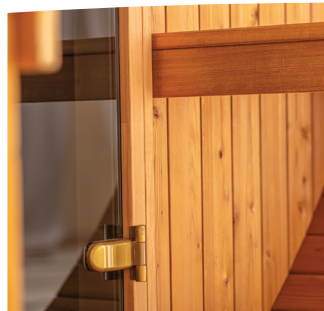

BARREL 210

210 x 240 x 225cm
4 Person

FEATURES

- 40mm thermo spruce frame
- 2 x terrace benches 50cm wide
- 3 foundation beams
- 2 x metal frame bands
- 2 x sauna room aspen benches
- Thermo aspen flooring duckboard
- Sauna ventilation valve
- 1/2 panoramic window
- 2 x LED lights with switch
- Roof shingles