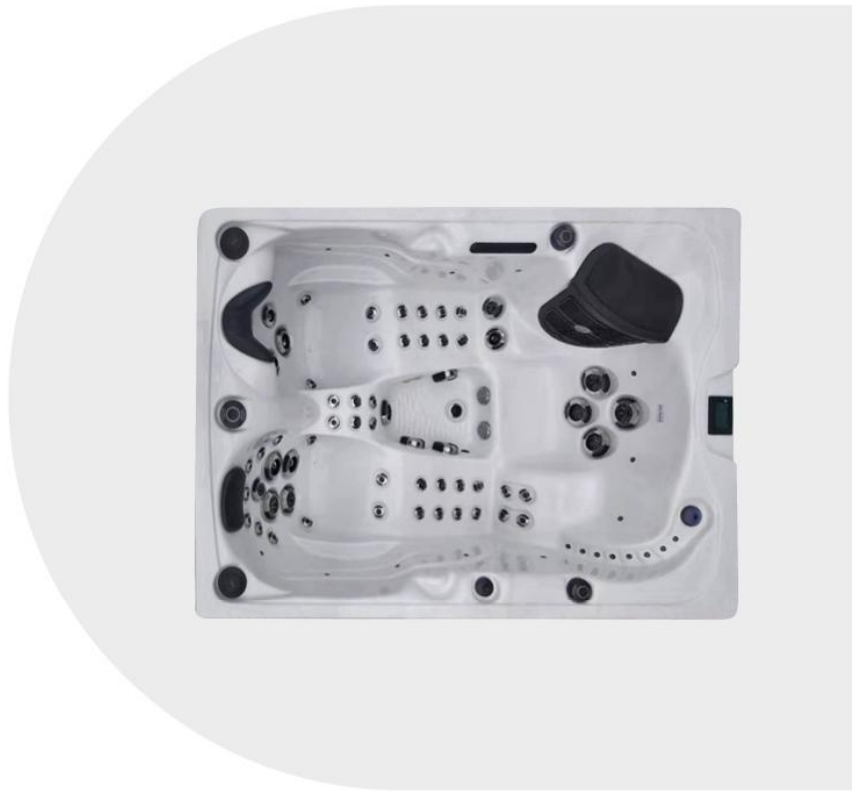

Tel: 01827 51010

Premium Range Topaz

FEATURED JETS

64 Total Jets

10 x 127mm Jets

9 x 89mm Jets

45 x 51mm Jets

FEATURES

People	3
Dimensions	2200 x 1560 x 900mm
Seat layout	1 seat + 2 loungers
Weight / Water Capacity	295kg / 1550 litres
LED Lighting	✓ Premium
Music	Bluetooth
Ozone	✓
Insulation	Platinum Premium Shield
Electrical Supply Required	32 AMP
Heater	3kw
Pumps	2 x 3 HP
Circulation Pump	1 x 0.53 HP

CHOOSE YOUR COLOUR

SHELL COLOURS

Sterling Silver

Midnight Canyon

Odyssey

CABINET COLOURS

Grey

www.midlandshottubs.co.uk